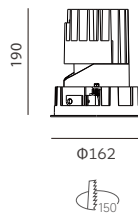

START Series
DOWNLIGHT / WALL WASHER

SRW150

Downlight / Wall Washer

Drawing

Order Options

25W 1000lm-1100lm		CITIZEN					
Code	Size	System LM	LED Voltage	LED W	System W	CRI	CCT
SRW150-CD930LW1M-X	Φ162*190mm	1000 lm	36 V	25W	28W	90	3000K
SRW150-CD940LW1M-X	Φ162*190mm	1100 lm	36 V	25W	28W	90	4000K

Remark: X=F (ON-OFF) X=P (Phase Dim) X=A (1-10V Dim) X=D (DALI Dim) X=N (Without Driver)

38W 1400lm-1500lm		CITIZEN					
Code	Size	System LM	LED Voltage	LED W	System W	CRI	CCT
SRW150-CF930LW1M-X	Φ162*190mm	1400 lm	36 V	38W	42W	90	3000K
SRW150-CF940LW1M-X	Φ162*190mm	1500 lm	36 V	38W	42W	90	4000K