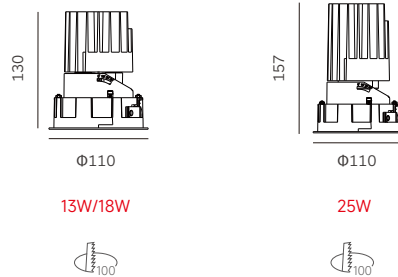

START Series
DOWNLIGHT / WALL WASHER

SRW100

Downlight / Wall Washer

Drawing

Order Options

13W 600lm-650lm		CITIZEN					
Code	Size	System LM	LED Voltage	LED W	System W	CRI	CCT
SRW100-CB930LW1M-X	Φ110*130mm	600 lm	36 V	13W	15W	90	3000K
SRW100-CB940LW1M-X	Φ110*130mm	650 lm	36 V	13W	15W	90	4000K

Remark: X=F (ON-OFF) X=P (Phase Dim) X=A (1-10V Dim) X=D (DALI Dim) X=N (Without Driver)

18W 800lm-850lm		CITIZEN					
Code	Size	System LM	LED Voltage	LED W	System W	CRI	CCT
SRW100-CC930LW1M-X	Φ110*130mm	800 lm	36 V	18W	21W	90	3000K
SRW100-CC940LW1M-X	Φ110*130mm	850 lm	36 V	18W	21W	90	4000K

Remark: X=F (ON-OFF) X=P (Phase Dim) X=A (1-10V Dim) X=D (DALI Dim) X=N (Without Driver)

25W 1000lm-1100lm		CITIZEN					
Code	Size	System LM	LED Voltage	LED W	System W	CRI	CCT
SRW100-CD930LW1M-X	Φ110*157mm	1000 lm	36 V	25W	28W	90	3000K
SRW100-CD940LW1M-X	Φ110*157mm	1100 lm	36 V	25W	28W	90	4000K