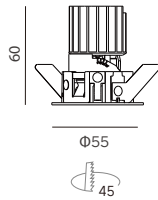

START Series
DOWNLIGHT / Adjustable

SRA45

Downlight

Drawing

Order Options

4W 350lm-380lm		CREE							
Code	Size	System LM	LED Voltage	LED Current	System W	CRI	CCT	Beam	
SRA45-EY930L18M-X	Ø55*60mm	350 lm	12 V	350mA	6 W	90	3000K	18°	
SRA45-EY940L18M-X	Ø55*60mm	380 lm	12 V	350mA	6 W	90	4000K	18°	
SRA45-EY930L24M-X	Ø55*60mm	350 lm	12 V	350mA	6 W	90	3000K	24°	
SRA45-EY940L24M-X	Ø55*60mm	380 lm	12 V	350mA	6 W	90	4000K	24°	
SRA45-EY930L35M-X	Ø55*60mm	350 lm	12 V	350mA	6 W	90	3000K	35°	
SRA45-EY940L35M-X	Ø55*60mm	380 lm	12 V	350mA	6 W	90	4000K	35°	
SRA45-EY930L50M-X	Ø55*60mm	350 lm	12 V	350mA	6 W	90	3000K	50°	
SRA45-EY940L50M-X	Ø55*60mm	380 lm	12 V	350mA	6 W	90	4000K	50°	

Remark: X=F (ON-OFF) X=P (Phase Dim) X=A (1-10V Dim) X=D (DALI Dim) X=N (Without Driver)