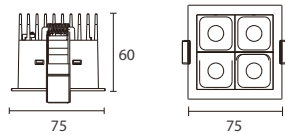

### Order Options

**8W 650 lm-700 lm**

Code	Size	System LM	LED Voltage	LED Current	LED W	System W	CRI	CCT	Beam
LX4-8W-930-24	75*75*100mm	650 lm	12 V	500mA	8W	10W	90	3000K	24°
LX4-8W-940-24	75*75*100mm	700 lm	12 V	500mA	8W	10W	90	4000K	24°
LX4-8W-930-40	75*75*100mm	650 lm	12 V	500mA	8W	10W	90	3000K	40°
LX4-8W-940-40	75*75*100mm	700 lm	12 V	500mA	8W	10W	90	4000K	40°