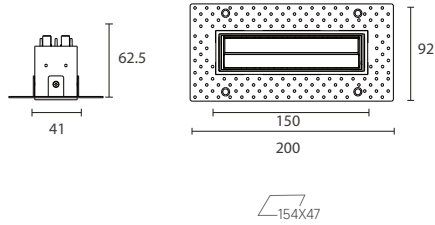

LWT5

Downlight

White Black

Drawing

Order Options

10W 500lm-550lm

Code	Size	System LM	LED Voltage	LED Current	LED W	System W	CRI	CCT	Beam
LWT5-10W-930	92*200*62.5mm	500 lm	15V	700mA	10W	12W	90	3000K	/
LWT5-10W-940	92*200*62.5mm	550 lm	15V	700mA	10W	12W	90	4000K	/

Remark: X=F (ON-OFF) X=P (Phase Dim) X=A (1-10V Dim) X=D (DALI Dim) X=N (Without Driver)