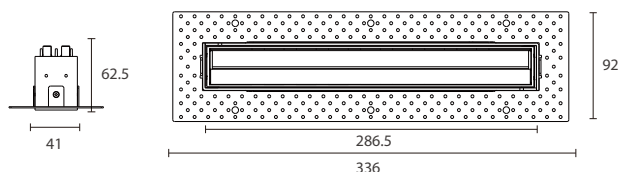

LEDGO Series
DOWNLIGHT

LWT10
Downlight

White Black

Drawing

Order Options

20W 1000lm-1100lm

Code	Size	System LM	LED Voltage	LED Current	LED W	System W	CRI	CCT	Beam
LWT10-20W-930	70*171*60mm	1000 lm	29V	700mA	20W	23W	90	3000K	/
LWT10-20W-940	70*171*60mm	1100 lm	29V	700mA	20W	23W	90	4000K	/

Remark: X=F (ON-OFF) X=P (Phase Dim) X=A (1-10V Dim) X=D (DALI Dim) X=N (Without Driver)