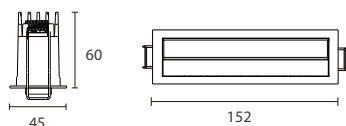

LEDGO Series

DOWNLIGHT

LW5

Downlight

White Black

Drawing

Order Options

10W 500lm-550lm

| Code | Size | System LM | LED Voltage | LED Current | LED W | System W | CRI | CCT | Beam |
|-------------|-------------|-----------|-------------|-------------|-------|----------|-----|-------|------|
| LW5-10W-930 | 45*152*60mm | 500 lm | 15V | 700mA | 10W | 12W | 90 | 3000K | / |
| LW5-10W-940 | 45*152*60mm | 550 lm | 15V | 700mA | 10W | 12W | 90 | 4000K | / |