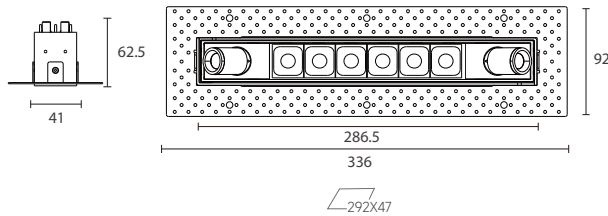

LEDGO Series

DOWNLIGHT

LFT6-LS2

Downlight

White Black

Drawing

Order Options

16W 1200 lm-1300 lm

Code	Size	System LM	LED Voltage	LED Current	LED W	System W	CRI	CCT	Beam
LFT6-LS2-16W-930-24	92*336*62.5mm	1200 lm	23V	700mA	16W	19W	90	3000K	24°+15°
LFT6-LS2-16W-940-24	92*336*62.5mm	1300 lm	23V	700mA	16W	19W	90	4000K	24°+15°
LFT6-LS2-16W-930-40	92*336*62.5mm	1200 lm	23V	700mA	16W	19W	90	3000K	40°+25°
LFT6-LS2-16W-940-40	92*336*62.5mm	1300 lm	23V	700mA	16W	19W	90	4000K	40°+25°