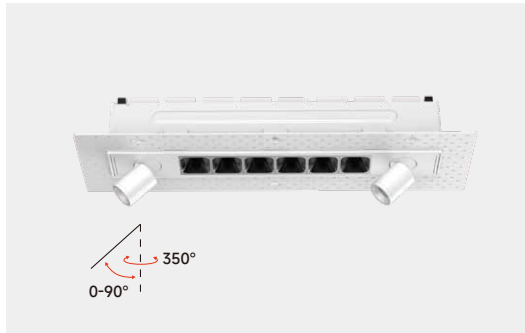

LEDGO Series

DOWNLIGHT

LFT6-LS2

Downlight

White Black

Drawing

Order Options

16W 1200 lm-1300 lm

Code	Size	System LM	LED Voltage	LED Current	LED W	System W	CRI	CCT	Beam
LFT6-LS2-16W-930-24	92*336*62.5mm	1200 lm	23V	700mA	16W	19W	90	3000K	24°+15°
LFT6-LS2-16W-940-24	92*336*62.5mm	1300 lm	23V	700mA	16W	19W	90	4000K	24°+15°
LFT6-LS2-16W-930-40	92*336*62.5mm	1200 lm	23V	700mA	16W	19W	90	3000K	40°+25°
LFT6-LS2-16W-940-40	92*336*62.5mm	1300 lm	23V	700mA	16W	19W	90	4000K	40°+25°