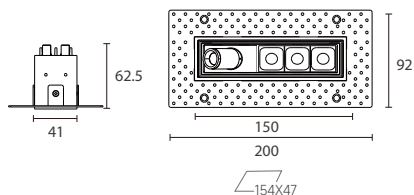

Order Options

8W 600 lm-650 lm

Code	Size	System LM	LED Voltage	LED Current	LED W	System W	CRI	CCT	Beam
LFT3-LS1-8W-930-24	92*200*62.5mm	600 lm	12V	700mA	8W	10W	90	3000K	24°+15°
LFT3-LS1-8W-940-24	92*200*62.5mm	650 lm	12V	700mA	8W	10W	90	4000K	24°+15°
LFT3-LS1-8W-930-40	92*200*62.5mm	600 lm	12V	700mA	8W	10W	90	3000K	40°+25°
LFT3-LS1-8W-940-40	92*200*62.5mm	650 lm	12V	700mA	8W	10W	90	4000K	40°+25°

Remark: X=F (ON-OFF) X=P (Phase Dim) X=A (1-10V Dim) X=D (DALI Dim) X=N (Without Driver)