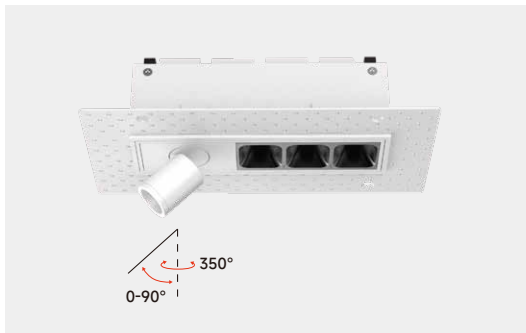

LEDGO Series

DOWNLIGHT

LFT3-LS1

Downlight

White Black

Drawing