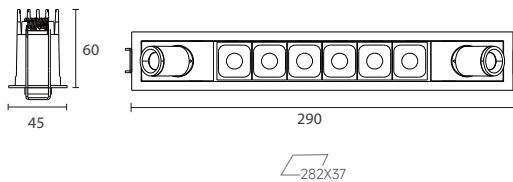

Order Options

16W 1200 lm-1300 lm

Code	Size	System LM	LED Voltage	LED Current	LED W	System W	CRI	CCT	Beam
LF6-LS2-16W-930-24	45*290*60mm	1200 lm	23V	700mA	16W	19W	90	3000K	24°+15°
LF6-LS2-16W-940-24	45*290*60mm	1300 lm	23V	700mA	16W	19W	90	4000K	24°+15°
LF6-LS2-16W-930-40	45*290*60mm	1200 lm	23V	700mA	16W	19W	90	3000K	40°+25°
LF6-LS2-16W-940-40	45*290*60mm	1300 lm	23V	700mA	16W	19W	90	4000K	40°+25°

Remark: X=F (ON-OFF) X=P (Phase Dim) X=A (1-10V Dim) X=D (DALI Dim) X=N (Without Driver)