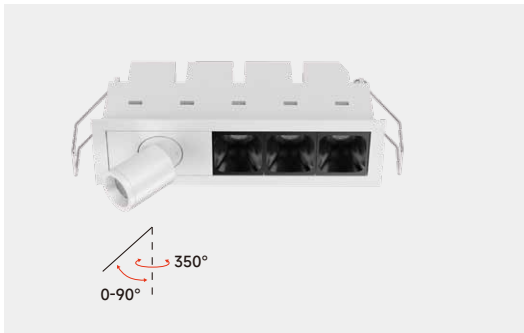

LEDGO Series
DOWNLIGHT

LF3-LS1

Downlight

White Black

Drawing

Order Options

8W 600 lm-650 lm

Code	Size	System LM	LED Voltage	LED Current	LED W	System W	CRI	CCT	Beam
LF3-LS1-8W-930-24	45*152*60mm	600 lm	12V	700mA	8W	10W	90	3000K	24°+15°
LF3-LS1-8W-940-24	45*152*60mm	650 lm	12V	700mA	8W	10W	90	4000K	24°+15°
LF3-LS1-8W-930-40	45*152*60mm	600 lm	12V	700mA	8W	10W	90	3000K	40°+25°
LF3-LS1-8W-940-40	45*152*60mm	650 lm	12V	700mA	8W	10W	90	4000K	40°+25°