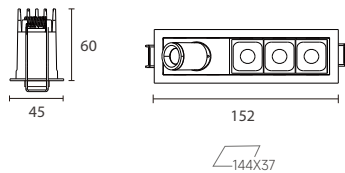

LEDGO Series
DOWNLIGHT

LF3-LS1

Downlight

White Black

Drawing

Order Options

8W 600 lm-650 lm

Code	Size	System LM	LED Voltage	LED Current	LED W	System W	CRI	CCT	Beam
LF3-LS1-8W-930-24	45*152*60mm	600 lm	12V	700mA	8W	10W	90	3000K	24°+15°
LF3-LS1-8W-940-24	45*152*60mm	650 lm	12V	700mA	8W	10W	90	4000K	24°+15°
LF3-LS1-8W-930-40	45*152*60mm	600 lm	12V	700mA	8W	10W	90	3000K	40°+25°
LF3-LS1-8W-940-40	45*152*60mm	650 lm	12V	700mA	8W	10W	90	4000K	40°+25°

Remark: X=F (ON-OFF) X=P (Phase Dim) X=A (1-10V Dim) X=D (DALI Dim) X=N (Without Driver)