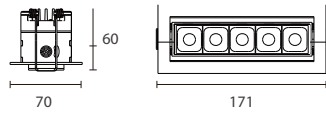

LEDGO Series
DOWNLIGHT

LA5
Downlight

Drawing

Order Options

11W 800lm-850lm

Code	Size	System LM	LED Voltage	LED Current	LED W	System W	CRI	CCT	Beam
LA5-11W-930-24	70*171*60mm	800 lm	15 V	700mA	11W	13W	90	3000K	24°
LA5-11W-940-24	70*171*60mm	850 lm	15 V	700mA	11W	13W	90	4000K	24°
LA5-11W-930-40	70*171*60mm	800 lm	15 V	700mA	11W	13W	90	3000K	40°
LA5-11W-940-40	70*171*60mm	850 lm	15 V	700mA	11W	13W	90	4000K	40°

Remark: X=F (ON-OFF) X=P (Phase Dim) X=A (1-10V Dim) X=D (DALI Dim) X=N (Without Driver)