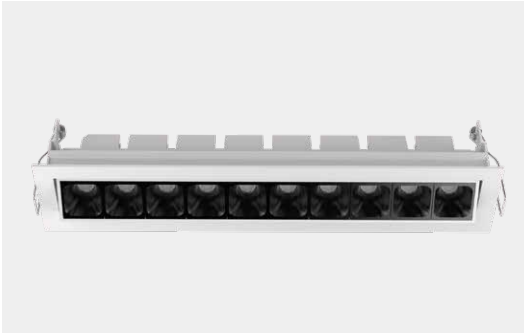

LEDGO Series

DOWNLIGHT

LA10

Downlight

White Black

Drawing

Order Options

22W 1600lm-1700lm

Code	Size	System LM	LED Voltage	LED Current	LED W	System W	CRI	CCT	Beam
LA10-22W-930-24	70*309*60mm	1600 lm	30V	700mA	22W	24W	90	3000K	24°
LA10-22W-940-24	70*309*60mm	1700 lm	30V	700mA	22W	24W	90	4000K	24°
LA10-22W-930-40	70*309*60mm	1600 lm	30V	700mA	22W	24W	90	3000K	40°
LA10-22W-940-40	70*309*60mm	1700 lm	30V	700mA	22W	24W	90	4000K	40°