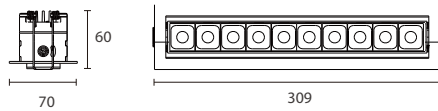

LEDGO Series

DOWNLIGHT

LA10

Downlight

White Black

Drawing

Order Options

22W 1600lm-1700lm

Code	Size	System LM	LED Voltage	LED Current	LED W	System W	CRI	CCT	Beam
LA10-22W-930-24	70*309*60mm	1600 lm	30V	700mA	22W	24W	90	3000K	24°
LA10-22W-940-24	70*309*60mm	1700 lm	30V	700mA	22W	24W	90	4000K	24°
LA10-22W-930-40	70*309*60mm	1600 lm	30V	700mA	22W	24W	90	3000K	40°
LA10-22W-940-40	70*309*60mm	1700 lm	30V	700mA	22W	24W	90	4000K	40°