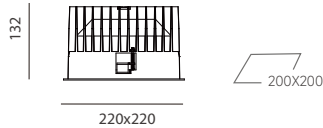

DOME Series
DOWNLIGHT / SQUARE

DS200
DOWNLIGHT

White Black

Drawing

Order Options

24W 2800 lm

Code	Size	System LM	LED Voltage	LED Current	LED W	System W	CRI	CCT	Beam
DS200-24W-830-65	220*132mm	2800 lm	36 V	700mA	24W	26W	83	3000K	65°
DS200-24W-840-65	220*132mm	3000 lm	36 V	700mA	24W	26W	83	4000K	65°

Remark: X=F (ON-OFF) X=P (Phase Dim) X=A (1-10V Dim) X=D (DALI Dim) X=N (Without Driver)

36W 3900 lm

Code	Size	System LM	LED Voltage	LED Current	LED W	System W	CRI	CCT	Beam
DS200-36W-830-65	220*132mm	3900 lm	36 V	1050mA	36W	40W	83	3000K	65°
DS200-36W-840-65	220*132mm	4200 lm	36 V	1050mA	36W	40W	83	4000K	65°