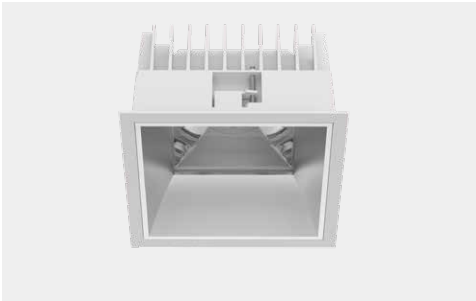

DOME Series
DOWNLIGHT / SQUARE

DS200
DOWNLIGHT

White Black

Drawing

Order Options

24W 2800 lm

Code	Size	System LM	LED Voltage	LED Current	LED W	System W	CRI	CCT	Beam
DS200-24W-830-65	220*132mm	2800 lm	36 V	700mA	24W	26W	83	3000K	65°
DS200-24W-840-65	220*132mm	3000 lm	36 V	700mA	24W	26W	83	4000K	65°

Remark: X=F (ON-OFF) X=P (Phase Dim) X=A (1-10V Dim) X=D (DALI Dim) X=N (Without Driver)

36W 3900 lm

Code	Size	System LM	LED Voltage	LED Current	LED W	System W	CRI	CCT	Beam
DS200-36W-830-65	220*132mm	3900 lm	36 V	1050mA	36W	40W	83	3000K	65°
DS200-36W-840-65	220*132mm	4200 lm	36 V	1050mA	36W	40W	83	4000K	65°