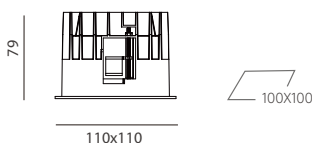

DOME Series
DOWNLIGHT / SQUARE

DS100
DOWNLIGHT

White Black

Drawing

Order Options

8.5W 1000lm

Code	Size	System LM	LED Voltage	LED Current	LED W	System W	CRI	CCT	Beam
DS100-8.5W-830-60	110*79mm	1000 lm	36 V	250mA	8.5W	9W	83	3000K	60°
DS100-8.5W-840-60	110*79mm	1100 lm	36 V	250mA	8.5W	9W	83	4000K	60°

Remark: X=F (ON-OFF) X=P (Phase Dim) X=A (1-10V Dim) X=D (DALI Dim) X=N (Without Driver)

12W 1400 lm

Code	Size	System LM	LED Voltage	LED Current	LED W	System W	CRI	CCT	Beam
DS100-12W-830-60	110*79mm	1400 lm	36 V	350mA	12W	14W	83	3000K	60°
DS100-12W-840-60	110*79mm	1500 lm	36 V	350mA	12W	14W	83	4000K	60°