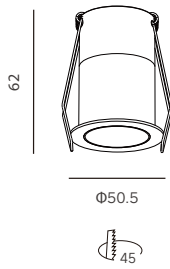

DOT Series
DOWNLIGHT

DOT45-H
Downlight

○ ●
White Black

Drawing

Order Options

6W 450lm-480lm								
DOT45-H-830-30	Ø50.5*62mm	450 lm	18V	6W	8W	83	3000K	30°
DOT45-H-840-30	Ø50.5*62mm	480 lm	18V	6W	8W	83	4000K	30°