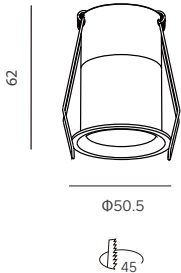

DOT Series
DOWNLIGHT

DOT45-G
Downlight

○ ●
White Black

Drawing

Order Options

6W 450lm-480lm								
DOT45-G-830-30	Ø50.5*62mm	450 lm	18V	6W	8W	83	3000K	30°
DOT45-G-840-30	Ø50.5*62mm	480 lm	18V	6W	8W	83	4000K	30°