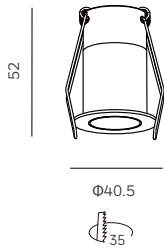

DOT Series DOWNLIGHT

DOT35-H Downlight

White Black

Drawing

Order Options

1.5W 110lm-120lm

Code	Size	System LM	LED Voltage	LED W	System W	CRI	CCT	Beam
DOT35-H-830-18	Φ40.5*52mm	110 lm	3.2V	1.5W	2.5W	83	3000K	18°
DOT35-H-840-18	Φ40.5*52mm	120 lm	3.2V	1.5W	2.5W	83	4000K	18°
DOT35-H-830-30	Φ40.5*52mm	110 lm	3.2V	1.5W	2.5W	83	3000K	30°
DOT35-H-840-30	Φ40.5*52mm	120 lm	3.2V	1.5W	2.5W	83	4000K	30°