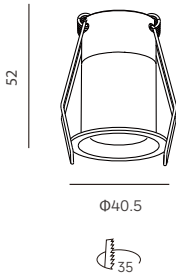

DOT Series
DOWNLIGHT

DOT35-G
Downlight

○ ●
White Black

Drawing

Order Options

1.5W 110lm-120lm								
Code	Size	System LM	LED Voltage	LED W	System W	CRI	CCT	Beam
DOT35-G-830-18	Φ40.5*52mm	110 lm	3.2V	1.5W	2.5W	83	3000K	18°
DOT35-G-840-18	Φ40.5*52mm	120 lm	3.2V	1.5W	2.5W	83	4000K	18°
DOT35-G-830-30	Φ40.5*52mm	110 lm	3.2V	1.5W	2.5W	83	3000K	30°
DOT35-G-840-30	Φ40.5*52mm	120 lm	3.2V	1.5W	2.5W	83	4000K	30°