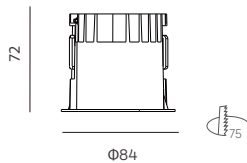

DOME Series

DOWNLIGHT

D75

Downlight

White Black

Drawing

Order Options

7.5W 750 lm									
Code	Size	System LM	LED Voltage	LED Current	LED W	System W	CRI	CCT	Beam
D75-7.5W-830-25	Ø84*72mm	700 lm	31 V	250mA	7.5W	9W	83	3000K	25°
D75-7.5W-840-25	Ø84*72mm	750 lm	31 V	250mA	7.5W	9W	83	4000K	25°
D75-7.5W-830-50	Ø84*72mm	700 lm	31 V	250mA	7.5W	9W	83	3000K	50°
D75-7.5W-840-50	Ø84*72mm	750 lm	31 V	250mA	7.5W	9W	83	4000K	50°

Remark: X=F (ON-OFF) X=P (Phase Dim) X=A (1-10V Dim) X=D (DALI Dim) X=N (Without Driver)

11W 950 lm									
Code	Size	System LM	LED Voltage	LED Current	LED W	System W	CRI	CCT	Beam
D75-11W-830-25	Ø84*72mm	900 lm	31 V	350mA	11W	13W	83	3000K	25°
D75-11W-840-25	Ø84*72mm	950 lm	31 V	350mA	11W	13W	83	4000K	25°
D75-11W-830-50	Ø84*72mm	900 lm	31 V	350mA	11W	13W	83	3000K	50°
D75-11W-840-50	Ø84*72mm	950 lm	31 V	350mA	11W	13W	83	4000K	50°