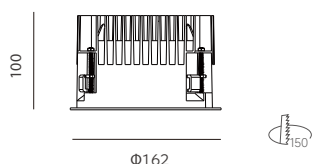

DOME Series

DOWNLIGHT

D150

Downlight

White Black

Drawing

Order Options

17W 2300 lm

Code	Size	System LM	LED Voltage	LED Current	LED W	System W	CRI	CCT	Beam
D150-17W-830-30	Ø162*100mm	2300 lm	36 V	500mA	17W	20W	83	3000K	30°
D150-17W-840-30	Ø162*100mm	2500 lm	36 V	500mA	17W	20W	83	4000K	30°
D150-17W-830-65	Ø162*100mm	1900 lm	36 V	500mA	17W	20W	83	3000K	65°
D150-17W-840-65	Ø162*100mm	2000 lm	36 V	500mA	17W	20W	83	4000K	65°

Remark: X=F (ON-OFF) X=P (Phase Dim) X=A (1-10V Dim) X=D (DALI Dim) X=N (Without Driver)

24W 3100 lm

Code	Size	System LM	LED Voltage	LED Current	LED W	System W	CRI	CCT	Beam
D150-24W-830-30	Ø162*100mm	3100 lm	36 V	700mA	24W	26W	83	3000K	30°
D150-24W-840-30	Ø162*100mm	3300 lm	36 V	700mA	24W	26W	83	4000K	30°
D150-24W-830-65	Ø162*100mm	2600 lm	36 V	700mA	24W	26W	83	3000K	65°
D150-24W-840-65	Ø162*100mm	2800 lm	36 V	700mA	24W	26W	83	4000K	65°