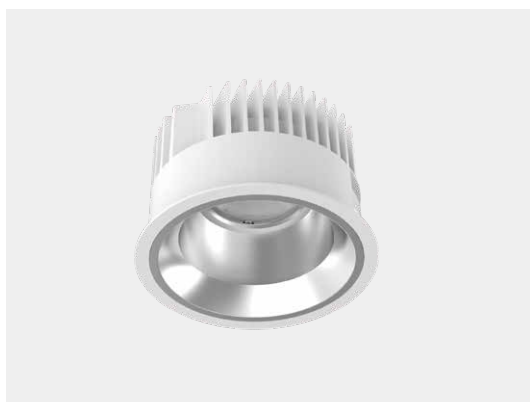

DOME Series

DOWNLIGHT

D150

Downlight

White Black

Drawing

Order Options

17W 2300 lm

Code	Size	System LM	LED Voltage	LED Current	LED W	System W	CRI	CCT	Beam
D150-17W-830-30	Ø162*100mm	2300 lm	36 V	500mA	17W	20W	83	3000K	30°
D150-17W-840-30	Ø162*100mm	2500 lm	36 V	500mA	17W	20W	83	4000K	30°
D150-17W-830-65	Ø162*100mm	1900 lm	36 V	500mA	17W	20W	83	3000K	65°
D150-17W-840-65	Ø162*100mm	2000 lm	36 V	500mA	17W	20W	83	4000K	65°

Remark: X=F (ON-OFF) X=P (Phase Dim) X=A (1-10V Dim) X=D (DALI Dim) X=N (Without Driver)

24W 3100 lm

Code	Size	System LM	LED Voltage	LED Current	LED W	System W	CRI	CCT	Beam
D150-24W-830-30	Ø162*100mm	3100 lm	36 V	700mA	24W	26W	83	3000K	30°
D150-24W-840-30	Ø162*100mm	3300 lm	36 V	700mA	24W	26W	83	4000K	30°
D150-24W-830-65	Ø162*100mm	2600 lm	36 V	700mA	24W	26W	83	3000K	65°
D150-24W-840-65	Ø162*100mm	2800 lm	36 V	700mA	24W	26W	83	4000K	65°