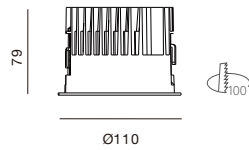

DOME Series

DOWNLIGHT

D100

Downlight

White Black

Drawing

Order Options

8.5W 1200 lm

Code	Size	System LM	LED Voltage	LED Current	LED W	System W	CRI	CCT	Beam
D100-8.5W-830-30	Φ110*78mm	1200 lm	34V	250mA	8.5W	10W	83	3000K	30°
D100-8.5W-840-30	Φ110*78mm	1300 lm	34V	250mA	8.5W	10W	83	4000K	30°
D100-8.5W-830-50	Φ110*78mm	1100 lm	34V	250mA	8.5W	10W	83	3000K	50°
D100-8.5W-840-50	Φ110*78mm	1200 lm	34V	250mA	8.5W	10W	83	4000K	50°

Remark: X=F (ON-OFF) X=P (Phase Dim) X=A (1-10V Dim) X=D (DALI Dim) X=N (Without Driver)

12W 1600 lm

Code	Size	System LM	LED Voltage	LED Current	LED W	System W	CRI	CCT	Beam
D100-12W-830-30	Φ110*78mm	1600 lm	34V	350mA	12W	14W	83	3000K	30°
D100-12W-840-30	Φ110*78mm	1700 lm	34V	350mA	12W	14W	83	4000K	30°
D100-12W-830-50	Φ110*78mm	1500 lm	34V	350mA	12W	14W	83	3000K	50°
D100-12W-840-50	Φ110*78mm	1600 lm	34V	350mA	12W	14W	83	4000K	50°