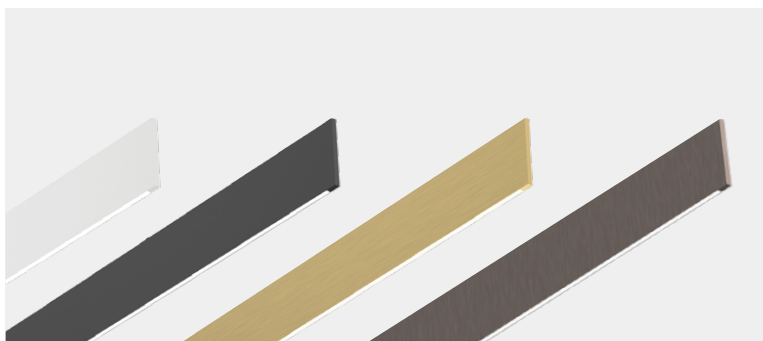

LINE 05

The LINE 05 is a 7mm wide, ultra-narrow, suspended linear light fixture that offers uniform lighting both upwards and downwards.

Available in lengths of 1.2 meters and 1.5 meters, its driver is seamlessly integrated into the ceiling-mounted box. Ideal for modern interiors.

Color

- Black
- White
- Brushed gold
- Brushed bronze

Product information

40W 1500lm
50W 1800lm
CCT: 2700K/3000K/4000K
CRI: 90