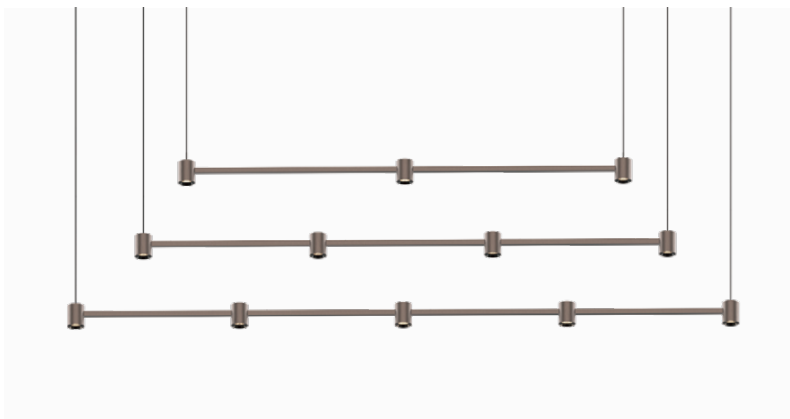

LAKY

Laky is an ultra-minimalist and stylish hanging light fixture, designed to enable a wide variety of creative configurations. On its own, it presents a simple, elegant appearance, but when arranged in groups, whether systematically or randomly, it transforms into a sculptural art piece. This luminaire provides ambient illumination suitable for any contemporary interior design.

Color

- Black
- White
- Brushed gold
- Brushed bronze

Product information

3.5W 300lm
 CCT: 2700K/3000K/4000K
 CRI 90
 Beam: 24°/38°/60°