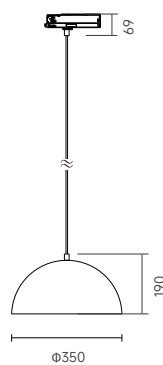

### Product information

14W/1000Lm  
 CCT: 2700K/3000K/4000K  
 CRI: 90  
 Beam: 100°

Track-mounted

Surface-mounted