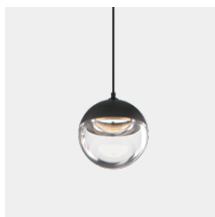

### Baffle Color

■ Gold

### Baffle Color

— Gold

### Product information

19W/900-1000Lm  
 CCT: 2700K/3000K/4000K  
 CRI 90  
 Beam: 90°

Track-mounted

Surface-mounted

## FARA Decorative Pendant