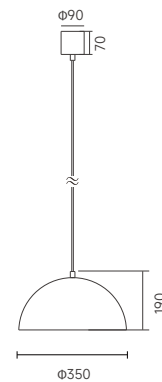

### Product information

14W/1000Lm  
 CCT: 2700K/3000K/4000K  
 CRI: 90  
 Beam: 100°

Track-mounted

Surface-mounted